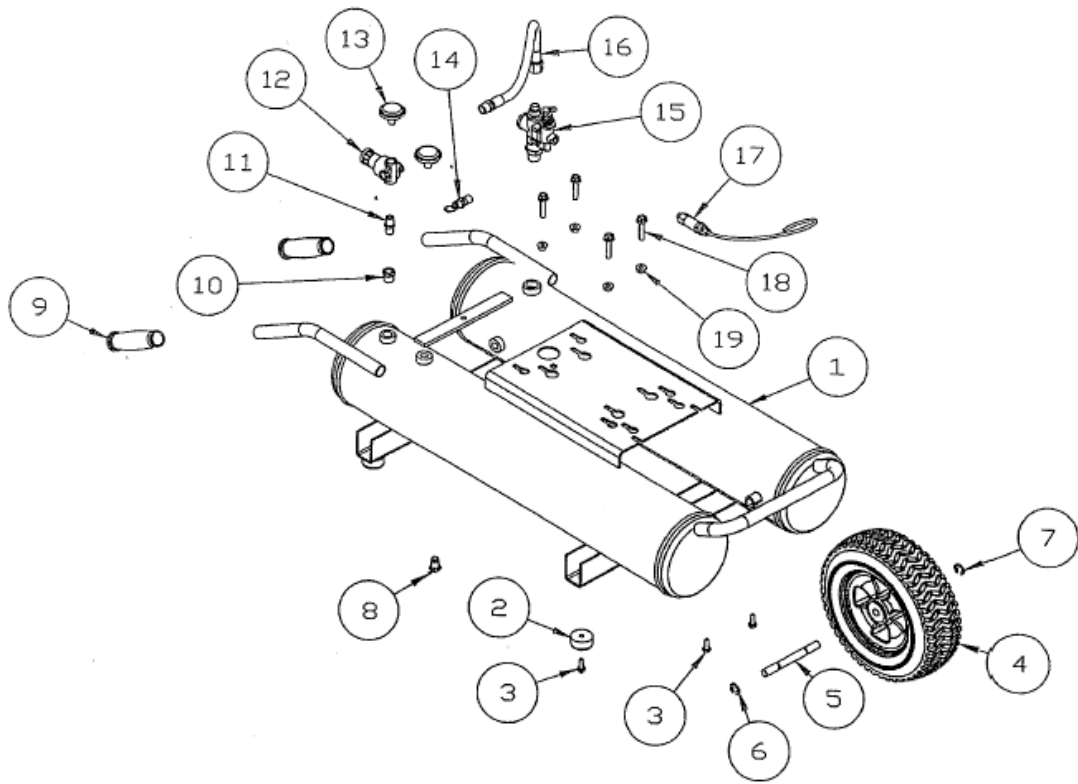

Key	Part No.	Description	Qty.
1	662975-540	Tank Ass'y-Wheelbarrow	1
2	624654	Bumper	4
3	625406	Screw 1/4-14 x .75 Tapping	6
4	647226	Wheel	1
5	629205	Axle 5"	1
6	623601	Retaining Ring - Bowed	1
7	623614	Retaining Ring - E-type	1
8	624273	Drain Cock Assembly	2
9	607339	Hand Grip	2
10	624068	Pipe Reducer Bushing	1
11	624925	Fitting 2 x 1/4"-18 NPT	1
12	641133	Regulator	1
13	638262	Pressure Gauge	2
14	638526	Safety Valve 165 PSI	1
15	629935	Valve - Unloader	1
16	615937	Hose - Stainless Steel	1
17	638857	Throttle Control - 18"	1
18	625823	Screw 5/16-18 x 1.5"	4
19	626831	Nut 5/16-18	4

Key	Part No.	Description	Qty.	Key	Part No.	Description	Qty.
1	643317	Engine-Honda 5.5HP	1	17	662412-540	Front Cover - Black	1
2	669115-540	Housing-Black	1	18	625172	Screw 1/4-20 x .75	4
3	627247	Spring .75 ID X 1.0 L	1	19	615671	Tube	1
4	626866	Key, Square - 3/16 x 1.8	1	20	623075	O-Ring	2
5	666761	ConnRod, Ecc, Sleeve & Brg. Assy. (Inner)	1	21	625171	Screw 1/4-20 x 1.25	10
6	666762	ConnRod, Ecc, Sleeve & Brg. Assy. (Outer)	1	22	625278	Screw 10-32 x .38	4
7	626183	Piston Cup	2	23	617497	Restraint	4
8	626190	Retainer	2	24	662563	Valve	4
9	625170	Screw 1/4-20 x .88	4	25	662822	Valve Plate-Acrylic Coat	1
10	618193	Cylinder Sleeve	2	26	662823	Valve Plate-Acrylic Coat	1
11	662805	Deflector Cover	1	27	623096	O-Ring	2
12	625192	Screw 10-24 x .5 Pan Hd.	4	28	623155	Retaining Ring	2
13	638891	Fan - Blower Wheel 5"	1	29	623082	O-Ring - Head Gasket	2
14	626274	Washer	2	30	662501	Head - Burgandy	1
15	626035	Lockwasher	1	31	662619	Head - Burgandy	1
16	625275	Screw 5/16-24 x .88	1	32	625646	Screw 10/24 x .88	4
				33	664142	Filter Element	2
				34	664141	Cover-Filter	2
				35	625198	Screw 10-24X.88	2
				36	625824	Screw 5/16-24 x .75	3