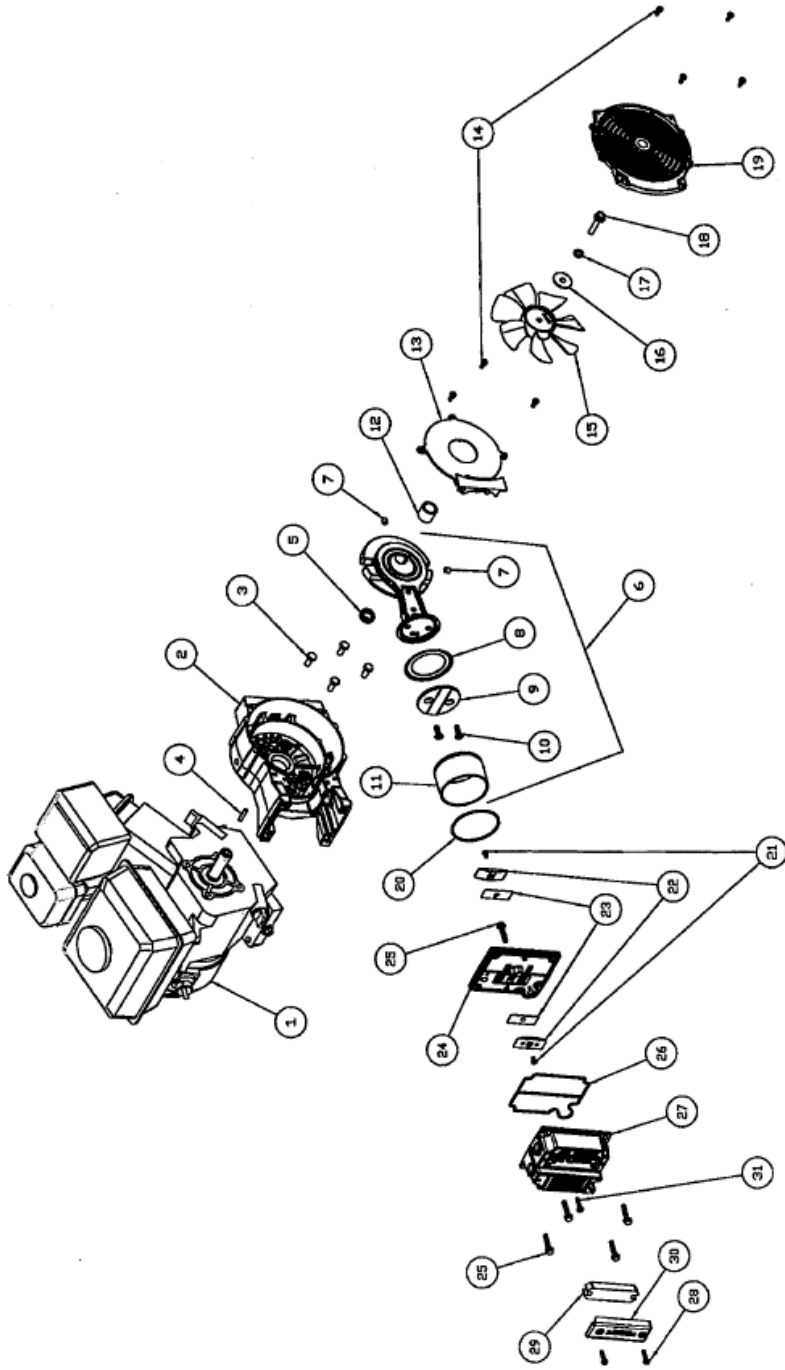

Key	Part No.	Description	Qty.
1	653316	Engine - Honda 4.0 HP	1
2	669243-540	Housing - Black	1
3	625397	Screw 5/16"-24 x .63" Hex Hd	4
4	626275	Key Square - 3/16" x 1"	1
5	627247	Spring	1
6	666433	Ecc, Brg, Rod & Sleeve Assy	1
7	625008	Set Screw 5/16"-18 Hex	2
8	626183	Piston Cup	1
9	626190	Cup Retainer	1
10	625170	Screw 1/4"-20 x .88" Flt Hd	2
11	618193	Cylinder Sleeve	1
12	626387	Spacer	1
13	662658	Deflector - Cover	1
14	625192	Screw #10-24 x .5" Pan	7
15	638745	Fan - 7 Blade 6.0" CCW	1

Key	Part No.	Description	Qty.
16	626274	Washer	1
17	626035	Lockwasher	1
18	625275	Screw 5/16"-24 x .88 Hex Wsh	1
19	662405	Front Cover	1
20	623075	O-ring	1
21	625278	Screw 10-32 x .38 T-20 Flt Hd	2
22	617497	Valve Restraint	2
23	662563	Flapper Valve	2
24	662826	Valve Plate - Acrylic Coat	1
25	625171	Screw 1/4"-20 x 1.25 Hex Wsh	5
26	623082	O-ring Gasket	1
27	662545	Head	1
28	625646	Screw #10-24 x 7/8" Trx Hd	2
29	664142	Filter	1
30	664141	Cover-Filter	1
31	625198	Screw 10-24 7/8"	1

Key	Part No.	Description	Qty.
1	668052-540	Compressor Assembly	1
2	662649-540	Tank Assembly - Black	1
3	625823	Screw 5/16"-18 x 1.5 Hex Wsh	4
4	626831	Nut 5/16"-18 Hex Flange	4
5	624925	Fitting	1
6	641133	Air Regulator	1
7	633529	Pipe Plug	1
8	633802	Pull Plug - Orange	1
9	638262	Pressure Gauge	2
10	624275	Elbow Fitting - Female	1
11	615937	Hose 13.75"	1
12	624765	Elbow - Street 3/8" NPT	1
13	638825	Unloader Valve	1
14	624840	Elbow - 3/16"	1
15	638856	Throttle Control	1
16	638409	Safety Valve	1
17	625406	Screw, Zinc Plated	4
18	624654	Bumper-Rac W/Washer 1 1/2"	4
19	624273	Drain Cock Assembly	2
20	604229	Hand Grip	1