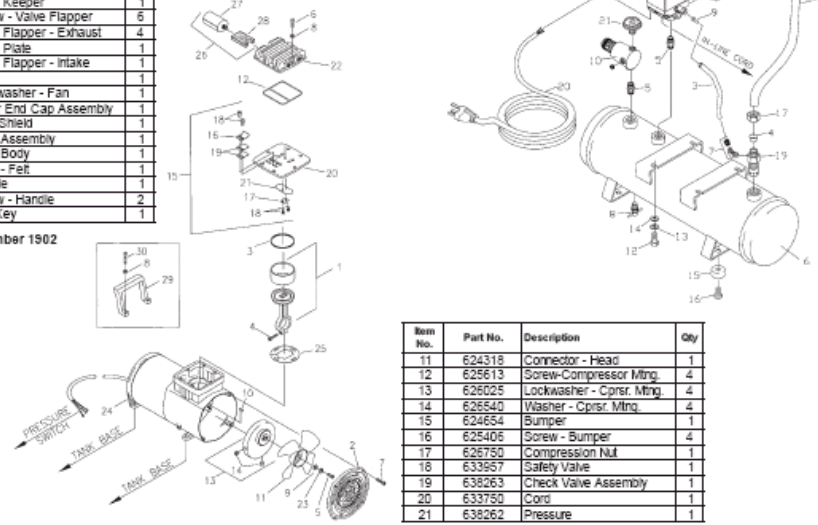

Item No.	Part No.	Component Part	Description	Qty
*1	666973		Connecting Rod Assy	1
2	614509		Front Cover	1
*3	623638		O Ring - Sleeve	1
4	625114		Screw - Connecting Rod	1
5	625354		Screw - Fan	1
6	625646		Screw - Head	6
7	625448		Screw - Front Cover	4
8	626014		Washer - Head & Handle	8
9	626563		Washer - Fan	1
10	626754		Square Key	1
11	633718		Fan	1
*12	636760		O-Ring Gasket - Head	1
13	667172		Ecc. & Bearing Assy	1
14		625008	Set Screw - Eccentric	2
15	662525-540		Valve Plate Assembly	1
16		617124	Valve Restraint	2
17		617135	Valve Keeper	1
18		625446	Screw - Valve Flapper	6
*19		656708	Valve Flapper - Exhaust	4
20		662518-540	Valve Plate	1
*21		656887	Valve Flapper - Intake	1
22	661253-500		Head	1
23	626509		Lockwasher - Fan	1
24	662793-540		Motor End Cap Assembly	1
*25	636415		Dust Shield	1
26	641274		Filter Assembly	1
27		641138	Filter Body	1
28		661833	Filter - Felt	1
29	629117		Handle	1
30	625450		Screw - Handle	2
N/S	644007		Hex Key	1

* Parts Included in Rebuild Kit part number 1902

EXPLODED VIEW & PARTS LIST

Item No.	Part No.	Description	Qty
1	602633	Pressure Switch	1
2	615652	Exhaust Tube	1
3	615953	Unloader Tube	1
4	615912	Sleeve-Self Aligning	1
5	624925	Fitting	6
6	662785-540	Tank Assembly	1
7	624361	Elbow-Unloader Tube	1
8	624273	Drain Cook Assembly	1
9	624510	Tubing Insert	1
10	641133	Air Regulator	1

Item No.	Part No.	Description	Qty
11	624318	Connector - Head	1
12	625613	Screw-Compressor Mtng.	4
13	626025	Lockwasher - Cprsr. Mtng.	4
14	625540	Washer - Cprsr. Mtng.	4
15	624654	Bumper	1
16	625406	Screw - Bumper	4
17	626750	Compression Nut	1
18	633657	Safety Valve	1
19	636263	Check Valve Assembly	1
20	633750	Cord	1
21	636262	Pressure	1