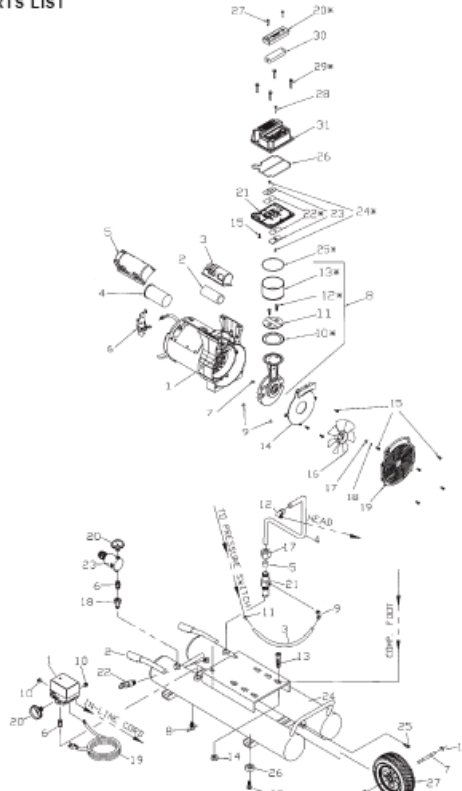

EXPLODED VIEW & PARTS LIST

Key	Part No.	Description	Qty.
1	840087	Motor Housing Assembly	1
2	808162	Start Capacitor 188-227 mfd	1
3	803165	Capacitor Cover - Small	1
4	803163	Run Capacitor 45 mfd	1
5	803164	Capacitor Cover - Large	1
6	804485	Switch - Motor	1
7	828764	Key - Square 3/16 x .46"	1
8	807810	Ecc. Brg., Rod & Sleeve Assy.	1
9	826008	Set Screw 5/16-18	2
10*	828183	Piston Cup	1
11	828180	Cup Retainer	1
12*	826170	Screw 1/4x20 x 7/8" Flat Head	2
13*	818183	Cylinder Sleeve	1
14	882404	Deflector Cover	1
16	826182	Screw #10-24 x .6" Pan Head	8
16	838488	Fan	1
17	826683	Washer #13	1
18	828608	Lookwasher #10	1
18	882405	Front Cover	1
20*	823075	O-Ring	1
21	882828	Valve Plate - Acrylic Coat	1
22*	882331	Flapper Valve	2
23	817487	Restraint	2
24*	826278	Screw #10-32x3/8"	2
25*	820882	O-Ring Head Gasket	1
26	882501	Head	1
27	826848	Screw #10-24x7/8"	2
28	825171	Head Screw	6
29*	884142	Filter Element	1
30	882141	Filter Cover	1
31	826188	Screw 10-24 7/8"	1
N/E	828577	Wire Clip	1

* Parts included in Rebuild Kit part number 1913

Item No.	Part No.	Description	Qty
1	802852	Pressure Switch	1
2	804228	Hand Grip	2
3	816876	Unloader Tube	1
4	816825	Exhaust Tube	1
5	816912	Sleeve - Self Aligning	1
6	824825	Filling	2
7	828205	Axle	1
8	824273	Drain Cook Assembly	2
8	824381	Elbow - Unloader Tube	1
10	888628	Pipe Plug	1
11	824510	Tubing Insert	1
12	824714	Connector-Head	1
13	825188	Screw - Compressor to Base	3
14	828852	Lookwasher - Compressor to Base	3

Item No.	Part No.	Description	Qty
16	823801	Retaining Ring - Bowd	1
18	823814	Retaining Ring - E Type	1
17	828760	Nut - Self Aligning	1
18	824088	Pipe Reducer Bushing	1
19	888290	Cord	1
20	888282	Gauge - Pressure	2
21	888283	Cheek Valve Assembly	1
22	888628	Safety Valve	1
23	841133	Air Regulator	1
24	882975-540	Tank Assembly	1
26	826408	Screw - Bumpers & Axle	8
28	824854	Bumper	4
27	847228	Wheel	1