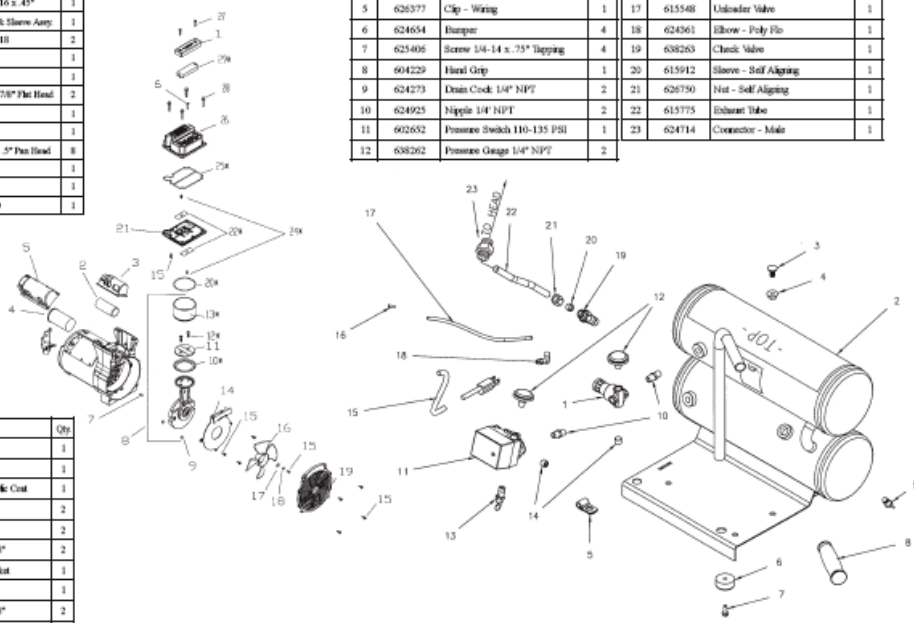

Key	Part No.	Description	Qty
1	602141	Filter Cover	1
2	625190	Screw 10-24x3/8"	1
3	601155	Capacitor Cover - Small	1
4	601155	Res Capacitor 45 uF	1
5	601154	Capacitor Cover - Large	1
6	604465	Switch - Motor	1
7	626754	Key - Spans 3/16 x .45"	1
8	607810	Res. Drg., Red. & Shere Assy	1
9	625600	Set Screw 5/16-18	2
10*	626183	Platen Cap	1
11	626190	Cap Retainer	1
12*	625170	Screw 1/4x20 x 7/8" Flat Head	2
13*	618193	Cylinder Sleeve	1
14	602404	Dialator Cover	1
15	625192	Screw #10-24 x .5" Flat Head	8
16	638744	Pin	1
17	625563	Washer #13	1
18	626599	Lockwasher #10	1

Key	Part No.	Description	Qty
19	662405	Front Cover	1
20*	623375	O-ring	1
21	662826	Valve Plate - Acrylic Coat	1
22*	662331	Flapper Valve	2
23*	615497	Restraint	2
24*	625278	Screw #10-32x5/8"	2
25*	623982	O-Ring (Hard Check)	1
26	662511	Head	1
27	625646	Screw #10-24x7/8"	2
28	625171	Head Screw	5
29*	664142	Filter Element	1

EXPLODED VIEW & PARTS LIST

Key	Part No.	Description	Qty	Key	Part No.	Description	Qty
1	641133	Regulator	1	13	688526	Safety Valve 165 PSI	1
2	662428-540	Shock Tank Assy, 4 Gal. Black	1	14	683329	Pipe Plug 1/4" NPT	2
3	625196	Bolt, 3/8-16 x .75"	3	15	688290	Cool 6"	1
4	626852	Nut 3/8-16	3	16	624510	Taking Insert	1
5	626377	Clip - Wing	1	17	615548	Unloader Valve	1
6	624654	Bumper	4	18	624561	Elbow - Poly Flo	1
7	625406	Screw 1/4-14 x .75" Slipping	4	19	688263	Check Valve	1
8	604229	Hand Grip	1	20	615912	Sleeve - Self Aligning	1
9	624273	Drain Cock 1/4" NPT	2	21	626750	Nut - Self Aligning	1
10	624925	Nipple 1/4" NPT	2	22	615775	Exhaust Tube	1
11	602652	Pressure Switch 110-135 PSI	1	23	624714	Connector - Male	1
12	688262	Pressure Gauge 1/4" NPT	2				

* Parts included in Rebuild Kit part number 1913