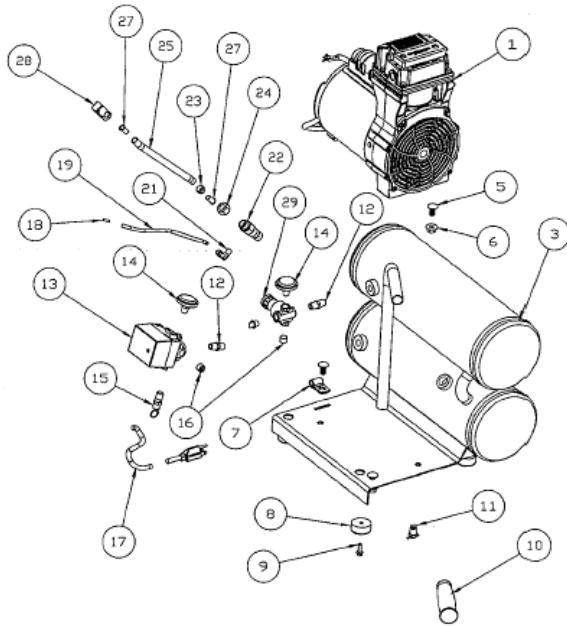

## Tank Parts List

Key	Part No.	Description	Qty.
1	600191	T-100ST Compressor Assy.	1
2	600184	T-100SP Compressor Assy.	1
3	662428-540	Stack Tank Assy, 4 Gal Blk	1
4	662534-540	Pancake tank Assy, 3 Gal Blk	1
5	625196	Bolt, 3/8-16x.75"	3
6	626832	Nut, 3/8-16	3
7	626377	Clip - Wiring	1
8	624654	Bumper	4
9	625406	Screw, 1/4-14x375" Tapping	4
10	604229	Hand Grip	1
11	624273	Drain Cock 1/4" NPT	1
12	624925	Nipple, 1/4" NPT	1
13	602652	Pressure Switch, 110-135 PSI	2
14	638262	Pressure Gauge - 1/4" NPT	1
15	638526	Safety Valve, 165 PSI	2
16	633529	Pipe Plug, 1/4" NPT	1
17	638290	Cord - 6'	2
18	624510	Tubing Insert	1
19	615548	Unloader Tube 13"	1
20	615826	Unloader Tube 5.25"	1
21	624361	Elbow-Poly Flo	1
22	638263	Check Valve	1
23	615912	Sleeve-Self Aligning	1
24	626750	Nut-Self Aligning	1
25	615957	Tubing-Exhaust 7.75"	1
26	615692	Tubing-Exhaust 10.75"	1
27	624547	Tubing Insert	2
28	624339	Elbow Assy.	1
29	641133	Regulator	1

Item 11 - \*T-100ST Qty. 2  
 - T-100SP Qty. 1

## Compressor Parts List

Key	Part No.	Description	Qty.
1	643090	Motor Housing Assy	1
2	603189	Start Capacitor 324-389 MFD	1
3	603155	Capacitor Cover - Small	1
4	604465	Switch - Motor	1
5	626754	Key - Square 5/16-18	1
6	607953	Ecc, Brg, Rod & Sleeve Assy	1
7	625008	Set Screw 5/16-18	2
8	626183	Piston Cup	1
9	626190	Cup Retainer	1
10	625170	Screw, 1/4-20x7/8" Flat Head	2
11	618193	Cylinder Sleeve	1
12	662404	Deflector Cover	1
13	625192	Screw #10-24 x .5" Pan Hd	8
14	638744	Fan 6" CCW 7 Blades	1
15	626563	Washer #10	1
16	626509	Lockwasher #10	1
17	626405	Front Cover	1
18	623075	O-Ring	1
19	662622	Valve Plate - Acrylic Coat	1
20	662331	Flapper Valve	2
21	617497	Restraint	2
22	625278	Screw #10-32x3/8"	2
23	623082	O-Ring, Head Gasket	1
24	662545	Head T-100SP	1
25	662501	Head T-100ST	1
26	625646	Screw, #10-24x7/8"	2
27	625171	Head Screw, 1/4-20x1.25	5
28	664142	Filter Element	1
29	664141	Filter Cover	1
30	625198	Screw 10-24 7/8"	1