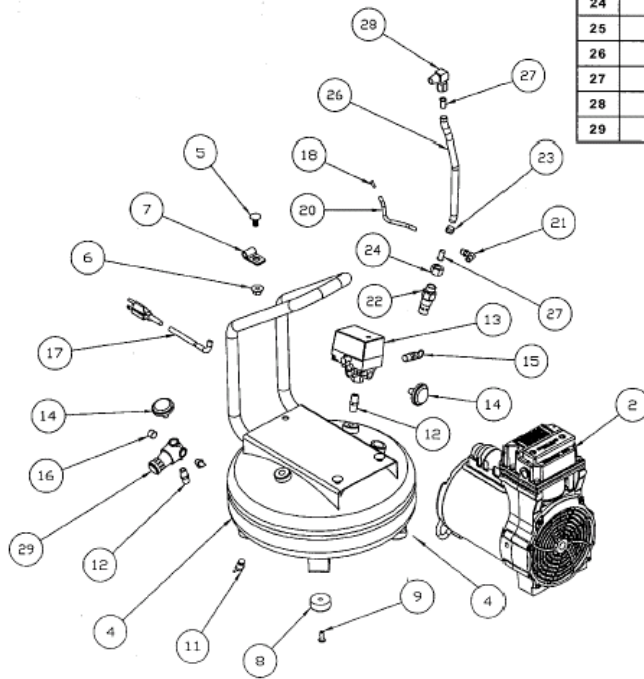

## Tank Parts List

Key	Part No.	Description	Qty.
1	600191	T-100ST Compressor Assy.	1
2	600184	T-100SP Compressor Assy.	1
3	662428-540	Stack Tank Assy, 4 Gal Blk	1
4	662534-540	Pancake tank Assy, 3 Gal Blk	1
5	625196	Bolt, 3/8-16x.75"	3
6	626832	Nut, 3/8-16	3
7	626377	Clip - Wiring	1
8	624654	Bumper	4
9	625406	Screw, 1/4-14x375" Tapping	4
10	604229	Hand Grip	1
11	624273	Drain Cock 1/4" NPT	1
12	624925	Nipple, 1/4" NPT	1
13	602652	Pressure Switch, 110-135 PSI	2
14	638262	Pressure Gauge - 1/4" NPT	1
15	638526	Safety Valve, 165 PSI	2
16	633529	Pipe Plug, 1/4" NPT	1
17	638290	Cord - 6'	2
18	624510	Tubing Insert	1
19	615548	Unloader Tube 13"	1
20	615826	Unloader Tube 5.25"	1
21	624361	Elbow-Poly Flo	1
22	638263	Check Valve	1
23	615912	Sleeve-Self Aligning	1
24	626750	Nut-Self Aligning	1
25	615957	Tubing-Exhaust 7.75"	1
26	615692	Tubing-Exhaust 10.75"	1
27	624547	Tubing Insert	2
28	624339	Elbow Assy.	1
29	641133	Regulator	1

Item 11 - \*T-100ST Qty. 2  
 - T-100SP Qty. 1

## Compressor Parts List

Key	Part No.	Description	Qty.
1	643090	Motor Housing Assy	1
2	603189	Start Capacitor 324-389 MFD	1
3	603155	Capacitor Cover - Small	1
4	604465	Switch - Motor	1
5	626754	Key - Square 5/16-18	1
6	607953	Ecc, Brg, Rod & Sleeve Assy	1
7	625008	Set Screw 5/16-18	2
8	626183	Piston Cup	1
9	626190	Cup Retainer	1
10	625170	Screw, 1/4-20x7/8" Flat Head	2
11	618193	Cylinder Sleeve	1
12	662404	Deflector Cover	1
13	625192	Screw #10-24 x .5" Pan Hd	8
14	638744	Fan 6" CCW 7 Blades	1
15	626563	Washer #10	1
16	626509	Lockwasher #10	1
17	626405	Front Cover	1
18	623075	O-Ring	1
19	662622	Valve Plate - Acrylic Coat	1
20	662331	Flapper Valve	2
21	617497	Restraint	2
22	625278	Screw #10-32x3/8"	2
23	623082	O-Ring, Head Gasket	1
24	662545	Head T-100SP	1
25	662501	Head T-100ST	1
26	625646	Screw, #10-24x7/8"	2
27	625171	Head Screw, 1/4-20x1.25	5
28	664142	Filter Element	1
29	664141	Filter Cover	1
30	625198	Screw 10-24 7/8"	1