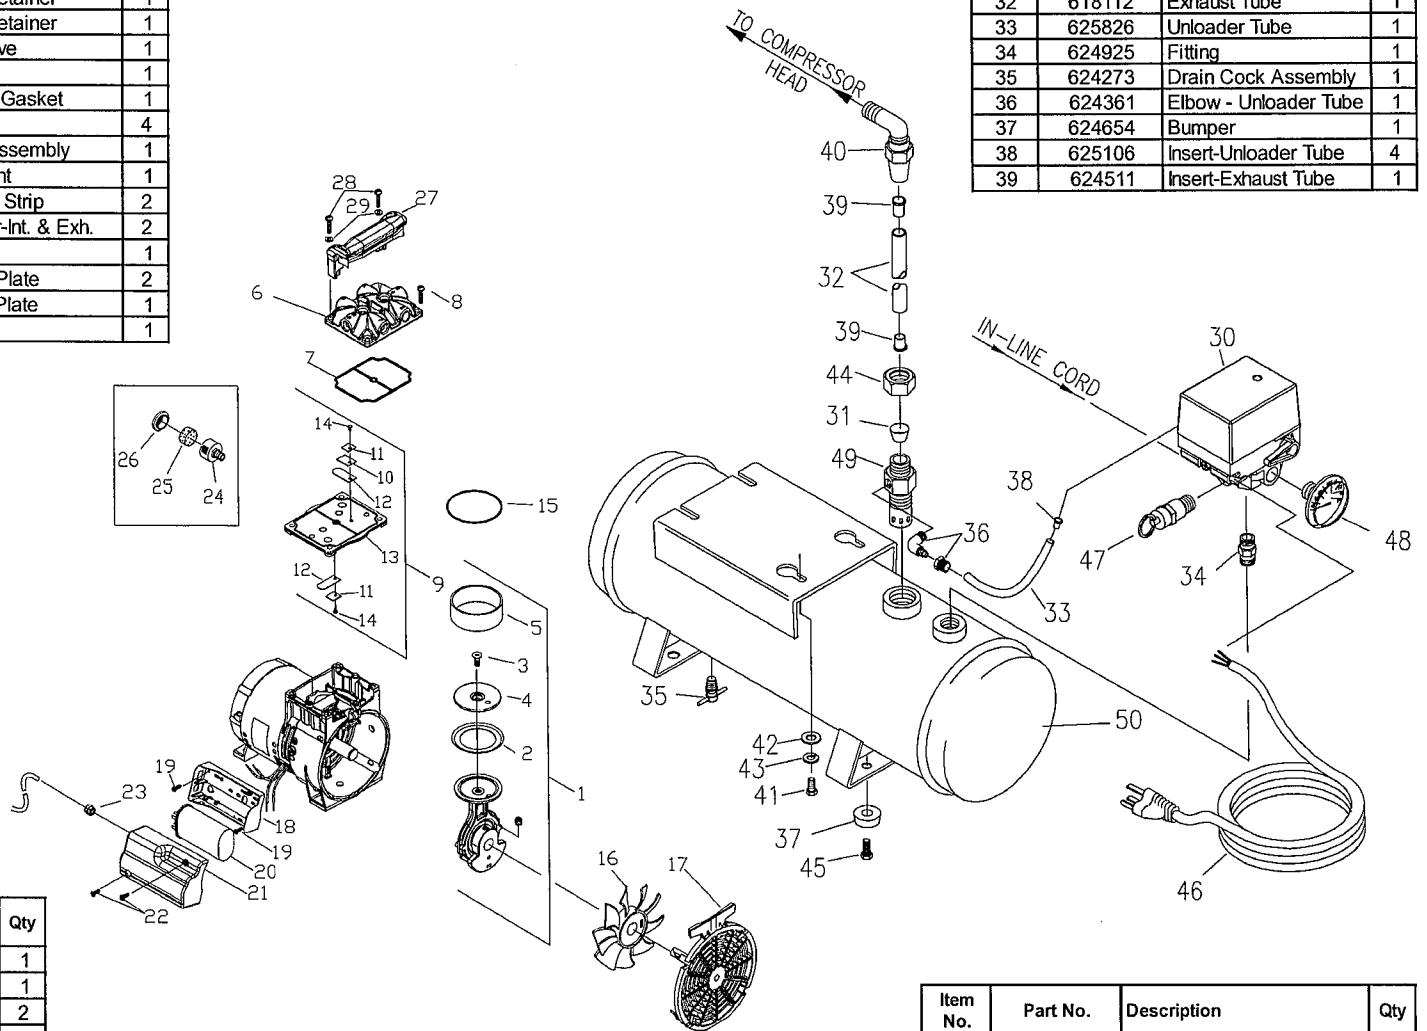

## EXPLODED VIEW & PARTS LIST

Item No.	Part No.	Component Part	Description	Qty
1	666459		Connecting Rod Assembly	1
2*		624396	Piston Cup	1
3*		625180	Screw-Cup Retainer	1
4		626397	Piston Cup Retainer	1
5*		670031	Cylinder Sleeve	1
6	610869-500		Head	1
7*	623143		O-Ring Head Gasket	1
8*	625175		Screw-Head	4
9	621482-540		Valve Plate Assembly	1
10*		617177	Valve Restraint	1
11*		617562	Valve Keeper Strip	2
12*		621485	Valve Flapper-Int. & Exh.	2
13		621632-540	Valve Plate	1
14*		625094	Screw-Valve Plate	2
15*	623071		O-ring-Valve Plate	1
16	638281		Fan-Black	1

Item No.	Part No.	Description	Qty
30	602657	Pressure Switch	1
31	615779	Sleeve - Self Aligning	1
32	618112	Exhaust Tube	1
33	625826	Unloader Tube	1
34	624925	Fitting	1
35	624273	Drain Cock Assembly	1
36	624361	Elbow - Unloader Tube	1
37	624654	Bumper	1
38	625106	Insert-Unloader Tube	4
39	624511	Insert-Exhaust Tube	1

Item No.	Part No.	Description	Qty
17	647076	Fan Guard	1
18	603178	Capacitor Bracket	1
19	625434	Screw 8/16" x 3/8 Torx	2
20	603025	Capacitor 8mfd/450V	1
21	603167	Capacitor Cover	1
22	625449	Screw 8/32" x 3/8 Torx	2
23	633160	Strain Relief Bushing	1
24	660710	Filter Body	1
25	641034	Filter-Foam	1
26	660767	Filter-Body Cap	1
27	629081	Handle	1
28	625379	Screw-Handle	2
29	626014	Washer-Handle	2

\* Parts included in Rebuild Kit part number 1904

Item No.	Part No.	Description	Qty
40	624484	Connector - Head	1
41	625206	Screw-Cprsr. Mounting	4
42	626563	Washer-Cprsr. Mounting	4
43	626509	Lock Washer-Cprsr. Mtrng.	4
44	626766	Nut - Compression	1
45	625406	Screw - Bumper	4
46	633660	Cord	1
47	633957	Safety Valve	1
48	638262	Gauge - Pressure	1
49	638322	Check Valve Assembly	1
50	669470-540	Tank Assembly	1